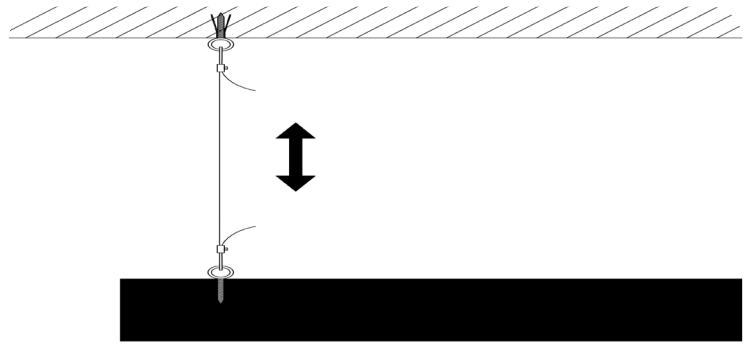

SIZE

Thickness	mm	40 mm	40 mm
Format	Panel	59,5 x 59,5 cm	59,5 x 119,5 cm
Packaging	Piece	1	1

KIT MAGNETICO

DESCRIPTION

White or black polyester fibre panel with a pre-arrangement for tensile fastening by means of suitably shaped steel washers positioned on the panel and 4 magnets installed on the wall by means of mechanical fasteners (not included).

SIZE

Thickness	mm	40 mm	40 mm
Format	Panel	59,5 x 59,5 cm	59,5 x 119,5 cm
Packaging	Piece	1	1

KIT CEILING

DESCRIPTION

White or black polyester fibre panel with a pre-arrangement for fixing the panel spaced from the underside by means of screw eyelets placed on the panel face and 4 steel cables 1.50 meters long each. The cables are fixed to the loop on the panel and to an additional loop (not included) by means of clamps with mechanical closure.