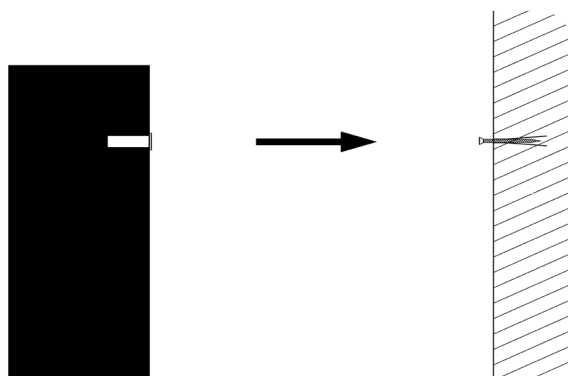

Fixing kit

POLYWALL BLS / NLS

KIT WALL

DESCRIPTION

Polyester fiber panel in black or binaco color with predisposition for wall mounting by means of three stainless steel rings to insert the mechanical fixings installed on the wall (not included).

SIZE

Thickness	mm	40 mm	40 mm
Format	Panel	59,5 x 59,5 cm	59,5 x 119,5 cm
Packaging	Piece	1	1

KIT MAGNETICO

DESCRIPTION

White or black polyester fibre panel with a pre-arrangement for tensile fastening by means of suitably shaped steel washers positioned on the panel and 4 magnets installed on the wall by means of mechanical fasteners (not included).

SIZE

Thickness	mm	40 mm	40 mm
Format	Panel	59,5 x 59,5 cm	59,5 x 119,5 cm
Packaging	Piece	1	1

KIT CEILING

DESCRIPTION

White or black polyester fibre panel with a pre-arrangement for fixing the panel spaced from the underside by means of screw eyelets placed on the panel face and 4 steel cables 1.50 meters long each. The cables are fixed to the loop on the panel and to an additional loop (not included) by means of clamps with mechanical closure.

SIZE

Thickness	mm	40 mm	40 mm
Format	Panel	59,5 x 59,5 cm	59,5 x 119,5 cm
Packaging	Piece	1	1