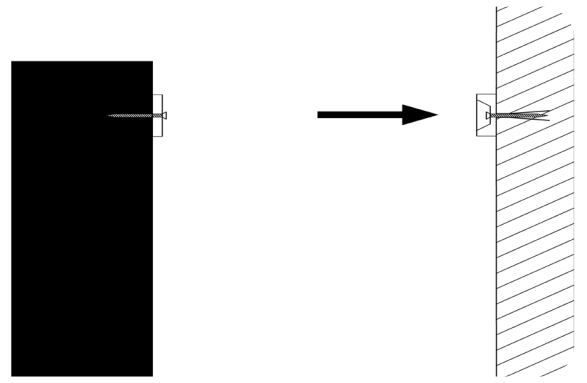

Fixing kit

POLYWALL BLS / NLS

KIT WALL

DESCRIPTION

Polyester fiber panel in black or binaco color with predisposition for wall mounting by means of three stainless steel rings to insert the mechanical fixings installed on the wall (not included).

SIZE

Thickness	mm	40 mm	40 mm
Format	Panel	59,5 x 59,5 cm	59,5 x 119,5 cm
Packaging	Piece	1	1

KIT MAGNETICO

DESCRIPTION

White or black polyester fibre panel with a pre-arrangement for tensile fastening by means of suitably shaped steel washers positioned on the panel and 4 magnets installed on the wall by means of mechanical fasteners (not included).

SIZE

Thickness	mm	40 mm	40 mm
Format	Panel	59,5 x 59,5 cm	59,5 x 119,5 cm
Packaging	Piece	1	1

KIT CEILING

DESCRIPTION

White or black polyester fibre panel with a pre-arrangement for fixing the panel spaced from the underside by means of screw eyelets placed on the panel face and 4 steel cables 1.50 meters long each. The cables are fixed to the loop on the panel and to an additional loop (not included) by means of clamps with mechanical closure.

SIZE

Thickness	mm	40 mm	40 mm
Format	Panel	59,5 x 59,5 cm	59,5 x 119,5 cm
Packaging	Piece	1	1